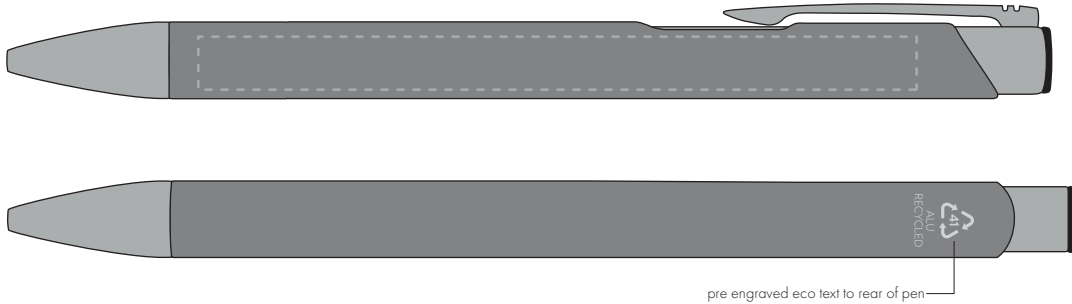

Your Ref:
Our Ref:

Quantity:
Version: 1

Product Code: TPC982001
Product Colour: GREY

PRINTING CONCERNS:

We stock this item in the following colours

**PANTONE REFERENCE(S)**

● Engrave

ARTWORK SCALE 100%

ARTWORK SCALE 100%
Side Engrave Area:
95mm x 7mm

Product Image for visualisation
- colours may vary

The dashed line is to demonstrate print area and will not appear on your printed item

PLEASE NOTE:

- All colours including print and product are for visual purposes only and should not be regarded as the actual colour of the product and print.
- Some products may vary from batch to batch and may differ from previous orders.
- The colour and texture of a product can also have an effect on the final print colour.
- By approving this order we accept that you understand these terms.